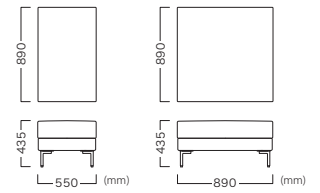

W	Item No.	Upholstery Rank					
		A	B	C	D	E	F
W550	SOS	¥104,800	¥106,800	¥110,000	¥114,900	¥119,800	¥124,700
W890	SOM	¥137,100	¥139,500	¥143,300	¥149,200	¥155,000	¥161,000