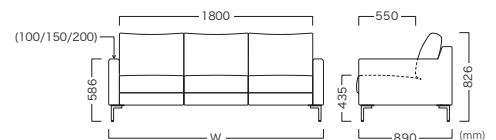

TRONCO SOFA 3.0P
トロンコソファ3.0P

	W	Item No.	Upholstery Rank					
			A	B	C	D	E	F
スリムアーム	W2000	200SAD	¥315,500	¥325,100	¥340,700	¥364,700	¥388,600	¥412,600
ミドルアーム	W2100	210MAD	¥319,200	¥328,900	¥344,800	¥369,100	¥393,500	¥417,800
ワイドアーム	W2200	220WAD	¥321,000	¥330,800	¥346,600	¥370,900	¥395,300	¥419,600