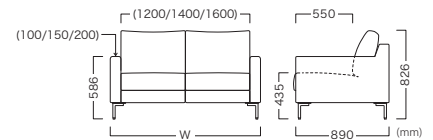

Tronco Sofa 2.0P

Tronco Sofa 3.0P

TRONCO SOFA 1.0P
トロンコソファ1.0P

	W	Item No.	Upholstery Rank					
			A	B	C	D	E	F
スリムアーム	W750	075SAD	¥154,000	¥158,900	¥166,900	¥179,300	¥191,700	¥204,100
	W800	080SAD	¥158,800	¥163,900	¥172,200	¥185,000	¥197,700	¥210,400
ミドルアーム	W850	085MAD	¥156,700	¥161,800	¥170,300	¥183,200	¥196,200	¥209,100
	W900	090MAD	¥161,400	¥166,800	¥175,500	¥188,800	¥202,100	¥215,500
ワイドアーム	W950	095WAD	¥158,400	¥163,600	¥172,000	¥185,000	¥197,900	¥210,900
	W1000	100WAD	¥163,200	¥168,500	¥177,300	¥190,600	¥204,000	¥217,400

TRONCO SOFA 2.0P
トロンコソファ2.0P

	W	Item No.	Upholstery Rank					
			A	B	C	D	E	F
スリムアーム	W1400	140SAD	¥205,600	¥213,100	¥225,300	¥244,200	¥263,100	¥281,900
	W1600	160SAD	¥221,000	¥229,000	¥242,200	¥262,400	¥282,700	¥302,900
	W1800	180SAD	¥250,700	¥259,400	¥273,400	¥295,000	¥316,600	¥338,200
ミドルアーム	W1500	150MAD	¥208,000	¥215,600	¥228,200	¥247,400	¥266,600	¥285,800
	W1700	170MAD	¥223,300	¥231,500	¥244,900	¥265,500	¥286,200	¥306,800
	W1900	190MAD	¥253,100	¥261,900	¥276,200	¥298,100	¥320,200	¥342,200
ワイドアーム	W1600	160WAD	¥209,700	¥217,500	¥229,900	¥249,200	¥268,400	¥287,700
	W1800	180WAD	¥225,000	¥233,300	¥246,700	¥267,400	¥288,000	¥308,600
	W2000	200WAD	¥254,900	¥263,700	¥277,900	¥300,000	¥322,000	¥343,900