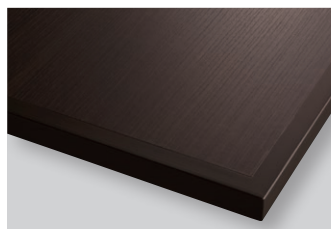

Color Variation

White wood ホワイトウッド(WH)

Light brown ライトブラウン(WL)

Old wood オールドウッド(WF)

Cafe brown カフェブラウン(WC)

Dark brown ダークブラウン(WD)

VTA-025 ※ 10mm 単位でご指示ください。

D/W (mm)	~ 500	~ 600	~ 700	~ 800	~ 900	~ 1000	~ 1100	~ 1200	~ 1300	~ 1400	~ 1500	~ 1600	~ 1700	~ 1800
~ 500	¥30,000	¥33,600	¥36,000	¥38,000	¥42,000	¥50,400	¥54,800	¥58,800	¥71,600	¥74,400	¥75,600	¥79,600	¥80,000	¥80,400
~ 600	¥33,600	¥33,600	¥36,000	¥38,000	¥42,000	¥50,400	¥54,800	¥58,800	¥71,600	¥75,600	¥78,800	¥82,000	¥82,400	¥82,400
~ 700	¥33,600	¥33,600	¥46,400	¥50,400	¥54,800	¥63,200	¥67,200	¥71,600	¥80,000	¥83,200	¥83,600	¥86,400	¥86,400	¥86,800
~ 800	¥38,000	¥38,000	¥50,400	¥54,800	¥58,800	¥67,200	¥71,600	¥75,600	¥85,200	¥85,600	¥85,600	¥90,800	¥90,800	¥91,200
~ 900	¥42,000	¥42,000	¥54,800	¥58,800	¥63,200	¥71,600	¥79,200	¥80,000	¥89,600	¥90,000	¥90,000	¥94,800	¥95,200	¥95,200
~ 1000	¥54,800	¥54,800	¥58,800	¥63,200	¥63,200	¥80,000	¥83,600	¥83,600	¥112,000	¥112,400	¥112,400	¥115,200	¥115,200	¥115,600
~ 1100	¥54,800	¥54,800	¥58,800	¥63,200	¥67,200	¥80,000	¥83,600	¥86,000	¥112,400	¥112,400	¥112,800	¥115,200	¥115,600	¥115,600
~ 1200	¥54,800	¥54,800	¥58,800	¥63,200	¥67,200	¥80,000	¥85,700	¥88,400	¥114,800	¥114,800	¥115,200	¥119,600	¥120,000	¥120,000
φ	¥58,800	¥61,200	¥61,200	¥86,400	¥92,400	¥126,000	¥147,200	¥155,600	-	-	-	-	-	-

天板:メラミン エッジ:ブナ(WL)、オーク(WH/WF/WC/WD) Top board: Melamine Edge: Beech(WL), Oak (WH/WF/WC/WD)