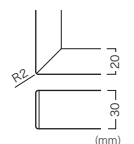

Color Variation

White wood ホワイトウッド(WH)

Light brown ライトブラウン(WL)

Old wood オールドウッド(WF)

Cafe brown カフェブラウン(WC)

Dark brown ダークブラウン(WD)

VTA-025 ※ 10mm 単位でご指示ください。

D/W (mm)	~ 500	~ 600	~ 700	~ 800	~ 900	~ 1000	~ 1100	~ 1200	~ 1300	~ 1400	~ 1500	~ 1600	~ 1700	~ 1800
~ 500	¥30,000	¥33,600	¥36,000	¥38,000	¥42,000	¥50,400	¥54,800	¥58,800	¥71,600	¥74,400	¥75,600	¥79,600	¥80,000	¥80,400
~ 600	¥33,600	¥33,600	¥36,000	¥38,000	¥42,000	¥50,400	¥54,800	¥58,800	¥71,600	¥75,600	¥78,800	¥82,000	¥82,400	¥82,400
~ 700	¥33,600	¥33,600	¥46,400	¥50,400	¥54,800	¥63,200	¥67,200	¥71,600	¥80,000	¥83,200	¥83,600	¥86,400	¥86,400	¥86,800
~ 800	¥38,000	¥38,000	¥50,400	¥54,800	¥58,800	¥67,200	¥71,600	¥75,600	¥85,200	¥85,600	¥85,600	¥90,800	¥90,800	¥91,200
~ 900	¥42,000	¥42,000	¥54,800	¥58,800	¥63,200	¥71,600	¥79,200	¥80,000	¥89,600	¥90,000	¥90,000	¥94,800	¥95,200	¥95,200
~ 1000	¥54,800	¥54,800	¥58,800	¥63,200	¥63,200	¥80,000	¥83,600	¥83,600	¥112,000	¥112,400	¥112,400	¥115,200	¥115,200	¥115,600
~ 1100	¥54,800	¥54,800	¥58,800	¥63,200	¥67,200	¥80,000	¥83,600	¥86,000	¥112,400	¥112,400	¥112,800	¥115,200	¥115,600	¥115,600
~ 1200	¥54,800	¥54,800	¥58,800	¥63,200	¥67,200	¥80,000	¥85,700	¥88,400	¥114,800	¥114,800	¥115,200	¥119,600	¥120,000	¥120,000
φ	¥58,800	¥61,200	¥61,200	¥86,400	¥92,400	¥126,000	¥147,200	¥155,600	-	-	-	-	-	-

天板:メラミン エッジ:ブナ(WL)、オーク(WH/WF/WC/WD) Top board: Melamine Edge: Beech(WL), Oak (WH/WF/WC/WD)