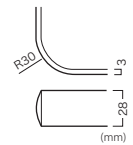

Color Variation

White ホワイト (HT)

Light brown ライトブラウン (WL)

Dark brown ダークブラウン (WD)

VTA-013 ※ 10mm 単位でご指示ください。

D/W (mm)	~ 500	~ 600	~ 700	~ 800	~ 900	~ 1000	~ 1100	~ 1200	~ 1300	~ 1400	~ 1500	~ 1600	~ 1700	~ 1800
~ 500	¥16,500	¥16,900	¥21,300	¥22,400	¥22,400	¥30,300	¥32,300	¥33,400	¥40,100	¥40,900	¥41,300	¥42,100	¥44,000	¥44,000
~ 600	¥16,900	¥16,900	¥21,600	¥22,400	¥22,400	¥32,300	¥33,000	¥36,200	¥41,300	¥41,300	¥42,100	¥42,100	¥44,000	¥44,000
~ 700	¥20,500	¥21,600	¥23,600	¥25,200	¥26,400	¥35,800	¥36,200	¥38,100	¥46,800	¥48,000	¥48,400	¥48,400	¥48,700	¥49,500
~ 800	¥21,600	¥22,400	¥24,400	¥25,600	¥27,100	¥36,200	¥36,600	¥38,100	¥48,000	¥48,000	¥48,400	¥48,700	¥49,100	¥49,500
~ 900	¥22,400	¥23,600	¥26,400	¥26,800	¥27,500	¥36,600	¥37,800	¥40,100	¥48,000	¥48,000	¥48,700	¥48,700	¥49,900	¥50,300
~ 1000	¥30,300	¥30,300	¥35,400	¥36,200	¥38,100	¥46,000	¥46,800	¥48,000	¥58,600	¥59,400	¥60,100	¥63,700	¥63,700	¥65,600
~ 1100	¥32,300	¥32,300	¥36,200	¥37,400	¥38,100	¥46,000	¥48,000	¥48,700	¥59,400	¥60,100	¥60,900	¥63,700	¥63,700	¥65,600
~ 1200	¥32,300	¥32,300	¥37,400	¥38,100	¥38,100	¥46,000	¥48,000	¥48,700	¥60,100	¥60,900	¥61,700	¥63,700	¥63,700	¥65,600
φ	¥17,300	¥17,700	¥24,400	¥26,400	¥27,900	¥48,000	¥48,700	¥49,500	-	-	-	-	-	-

天板:メラミン エッジ:塩ビ Top board: Melamine Edge: PVC