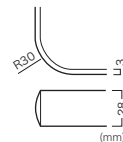

Color Variation

White ホワイト (HT)

Light brown ライトブラウン (WL)

Dark brown ダークブラウン (WD)

VTA-013 ※ 10mm 単位でご指示ください。

D/W (mm)	~ 500	~ 600	~ 700	~ 800	~ 900	~ 1000	~ 1100	~ 1200	~ 1300	~ 1400	~ 1500	~ 1600	~ 1700	~ 1800
~ 500	¥16,200	¥16,700	¥22,600	¥23,700	¥24,300	¥32,900	¥33,400	¥35,100	¥37,800	¥38,300	¥38,800	¥39,400	¥39,900	¥40,500
~ 600	¥16,700	¥17,800	¥23,200	¥24,300	¥24,800	¥33,400	¥34,000	¥35,600	¥38,300	¥38,800	¥39,400	¥39,900	¥40,500	¥41,000
~ 700	¥21,600	¥22,100	¥25,900	¥29,100	¥30,200	¥38,800	¥39,900	¥40,500	¥41,000	¥41,500	¥43,200	¥44,800	¥45,900	¥46,900
~ 800	¥23,700	¥24,300	¥26,400	¥30,200	¥31,300	¥39,900	¥40,500	¥41,000	¥42,600	¥44,800	¥45,900	¥50,700	¥51,800	¥52,900
~ 900	¥24,800	¥25,900	¥29,100	¥31,300	¥32,400	¥41,000	¥44,200	¥46,400	¥48,000	¥49,600	¥50,700	¥54,000	¥58,300	¥60,400
~ 1000	¥32,400	¥33,400	¥36,700	¥38,800	¥39,900	¥46,400	¥46,900	¥49,100	¥59,900	¥60,400	¥63,700	¥65,300	¥65,800	¥67,500
~ 1100	¥33,400	¥34,000	¥37,800	¥39,900	¥40,500	¥46,900	¥49,600	¥53,400	¥60,400	¥61,000	¥68,000	¥70,200	¥72,300	¥73,900
~ 1200	¥34,500	¥35,100	¥39,900	¥40,500	¥44,200	¥49,100	¥55,000	¥59,400	¥64,800	¥70,700	¥73,900	¥76,600	¥78,800	¥81,000
φ	¥17,200	¥18,900	¥27,000	¥31,300	¥33,400	¥54,000	¥56,100	¥60,400	-	-	-	-	-	-

天板:メラミン エッジ:塩ビ Top board: Melamine Edge: PVC