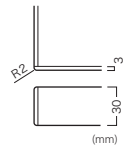

Color Variation

Light brown ライトブラウン (WL)

Dark brown ダークブラウン (WD)

VTA-008 ※ 10mm 単位でご指示ください。

D/W (mm)	~ 500	~ 600	~ 700	~ 800	~ 900	~ 1000	~ 1100	~ 1200	~ 1300	~ 1400	~ 1500	~ 1600	~ 1700	~ 1800
~ 500	¥33,800	¥33,800	¥41,900	¥43,300	¥44,600	¥48,700	¥51,400	¥54,800	¥57,500	¥65,600	¥67,600	¥70,300	¥73,000	¥75,700
~ 600	¥34,500	¥34,500	¥42,600	¥44,000	¥46,700	¥53,400	¥56,100	¥59,500	¥63,500	¥71,600	¥73,700	¥77,000	¥80,400	¥83,100
~ 700	¥42,600	¥42,600	¥47,300	¥52,100	¥54,800	¥62,900	¥66,900	¥70,300	¥75,000	¥85,200	¥87,900	¥92,600	¥95,300	¥98,700
~ 800	¥44,600	¥44,600	¥52,100	¥55,400	¥59,500	¥64,200	¥71,600	¥76,400	¥82,500	¥91,200	¥93,900	¥98,700	¥105,400	¥110,800
~ 900	¥48,000	¥48,000	¥55,400	¥60,800	¥64,900	¥69,600	¥77,000	¥81,800	¥87,900	¥97,300	¥100,700	¥106,100	¥112,800	¥118,300
~ 1000	¥52,100	¥52,100	¥62,900	¥64,200	¥68,300	¥79,800	¥87,900	¥92,600	¥121,600	¥131,100	¥132,400	¥143,200	¥145,300	¥145,900
~ 1100	¥54,100	¥54,100	¥63,500	¥69,600	¥74,300	¥81,100	¥91,900	¥98,700	¥131,100	¥132,400	¥135,100	¥143,900	¥145,900	¥147,300
~ 1200	¥56,800	¥56,800	¥66,900	¥73,700	¥77,700	¥84,500	¥93,900	¥102,700	¥132,400	¥133,800	¥135,800	¥144,600	¥147,300	¥150,700
φ	¥39,200	¥39,200	¥48,700	¥56,800	¥66,200	¥81,100	¥93,300	¥104,100	-	-	-	-	-	-

天板：ブナ突板 エッジ：ブナ突板 Top board : Beech veneer Edge : Beech veneer