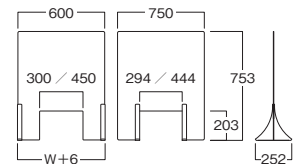

Body : Acrylic 3mm thick (transparent)
* Panel and legs are sold separately.

COMFO PANEL WINDOW SPECIFICATION

コンフォパネル 窓付きタイプ

COMFO PANEL 6075
WINDOW SPECIFICATION TRANSPARENT
コンフォパネル 6075 窓付透

Item No. Price (JPY)/ea.
SBA172 ¥7,480

COMFO PANEL 7575
WINDOW SPECIFICATION TRANSPARENT
コンフォパネル 7575 窓付透

Item No. Price (JPY)/ea.
SBA173 ¥9,660

本体：アクリル3mm厚(透明)
※パネルとレッグは別売です。

Body : Acrylic 3mm thick (transparent)
* Panel and legs are sold separately.