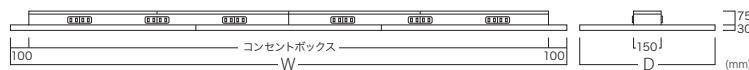

※W2200以上は2分割です。 * All sizes W2200 and above are divided into two sections.

コンセント6箇所(計12口) 6 outlets (12 total)

D/W (mm)	2400	
900	¥254,900	
1200	¥267,600	

※W2400以上は2分割です。 * All sizes W2400 and above are divided into two sections.

コンセント8箇所(計16口) 8 outlets (16 total)

D/W (mm)	2600	2800	3000	3200	3400	3600
900	¥358,700	¥362,500	¥405,700	¥410,200	¥412,000	¥416,100
1200	¥399,900	¥403,000	¥447,800	¥455,900	¥462,200	¥470,100

※W2600以上は2分割です。 * All sizes W2600 and above are divided into two sections.

コンセント12箇所(計24口) 12 outlets (24 total)

D/W (mm)	3800	4000	4200	4400	4600	4800
900	¥521,400	¥538,700	¥556,300	¥574,400	¥594,600	¥613,000
1200	¥583,700	¥600,100	¥617,100	¥636,000	¥659,300	¥681,500

※W3800以上は3分割です。 * All sizes W3800 and above are divided into three sections.