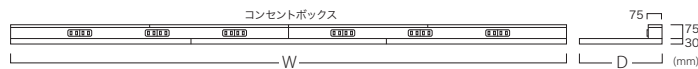

コンセント6箇所(計12口) 6 outlets (12 total)

D/W (mm)	3800	4000	4200	4400	4600	4800
450	¥398,900	¥415,600	¥446,200	¥453,800	¥484,800	¥492,000
500						
550	¥406,100	¥423,200	¥454,100	¥461,900	¥493,600	¥501,100
600						

※W3800以上は3分割です。* All sizes W3800 and above are divided into three sections.

延長コード開口図 Extension cord opening diagram

W2,400以下 W2,400 or less
※全サイズ共通で天板に2箇所穴が空いています。
* All sizes have 2 holes on the top plate.