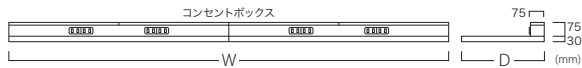

※W2200以上は2分割です。* All sizes W2200 and above are divided into two sections.

コンセント3箇所(計6口) 3 outlets (6 total)

D/W (mm)	2400					
450	¥223,400					
500						
550	¥228,000					
600						

※W2400以上は2分割です。* All sizes W2400 and above are divided into two sections.

※W2600以上は2分割です。* All sizes W2600 and above are divided into two sections.

コンセント6箇所(計12口) 6 outlets (12 total)

D/W (mm)	3800	4000	4200	4400	4600	4800
450	¥398,900	¥415,600	¥446,200	¥453,800	¥484,800	¥492,000
500						
550	¥406,100	¥423,200	¥454,100	¥461,900	¥493,600	¥501,100
600						