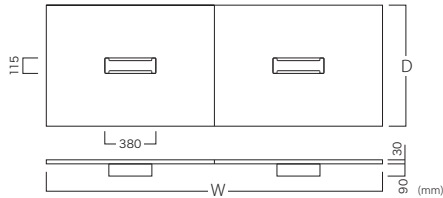

※W2200以上は2分割です。 * All sizes W2200 and above are divided into two sections.

ケーブルボックス2箇所 2 cable boxes

D/W (mm)	2600	2800	3000	3200	3400	3600
900	¥238,300	¥240,900	¥242,700	¥244,700	¥246,400	¥247,800
1200	¥275,800	¥277,600	¥280,500	¥285,000	¥286,900	¥290,500

D/W (mm)	3800	4000	4200	4400	4600	4800
900	¥293,700	¥294,600	¥343,500	¥349,500	¥350,700	¥355,900
1200	¥299,200	¥300,200	¥360,900	¥361,200	¥364,200	¥367,200

※W2600以上は2分割、W3800以上は、3分割です。 * All sizes W2600 and above are divided into two sections. All sizes W3800 and above are divided into three sections.