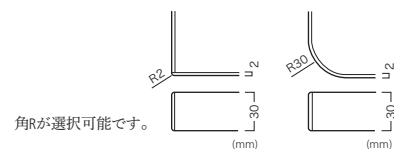

Dark brown ダークブラウン (WD)

VTA-030-(R2/R30) ※10mm単位でご指示ください。

D/W (mm)	~ 500	~ 600	~ 700	~ 800	~ 900	~ 1000	~ 1100	~ 1200	~ 1300	~ 1400	~ 1500	~ 1600	~ 1700	~ 1800
~ 500	¥19,400	¥20,700	¥24,000	¥25,000	¥30,100	¥31,800	¥32,000	¥32,100	¥47,800	¥48,000	¥48,100	¥49,400	¥49,600	¥49,700
~ 600	¥20,700	¥22,000	¥24,900	¥26,300	¥30,500	¥32,200	¥32,600	¥32,700	¥48,700	¥49,000	¥49,100	¥51,500	¥51,700	¥51,800
~ 700	¥26,800	¥28,100	¥34,100	¥34,700	¥34,800	¥46,900	¥47,500	¥47,700	¥56,900	¥57,100	¥57,200	¥57,400	¥57,600	¥57,700
~ 800	¥27,100	¥28,400	¥35,100	¥35,700	¥36,200	¥47,500	¥48,100	¥49,400	¥58,900	¥59,100	¥59,400	¥61,400	¥61,600	¥61,700
~ 900	¥28,500	¥30,500	¥36,000	¥36,700	¥37,500	¥48,400	¥51,500	¥53,500	¥63,000	¥63,200	¥63,300	¥65,500	¥65,700	¥65,800
~ 1000	¥29,300	¥30,600	¥47,700	¥48,300	¥48,400	¥53,100	¥55,200	¥55,500	¥88,500	¥88,700	¥88,800	¥90,600	¥90,900	¥91,000
~ 1100	¥33,500	¥34,800	¥39,000	¥41,200	¥50,600	¥55,200	¥55,500	¥57,600	¥88,700	¥88,900	¥89,100	¥90,700	¥91,000	¥91,100
~ 1200	¥34,800	¥38,900	¥44,300	¥45,000	¥54,300	¥57,400	¥57,600	¥59,800	¥90,900	¥91,100	¥91,200	¥94,900	¥95,100	¥95,200
φ	-	¥27,700	¥37,000	¥44,400	¥46,300	¥61,400	¥62,900	¥64,400	-	-	-	-	-	-