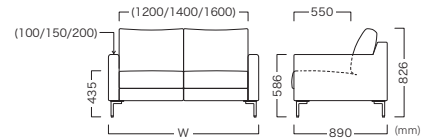

TRONCO SOFA 2.0P
トロンコソファ2.0P

	W	Item No.	Upholstery Rank					
			A	B	C	D	E	F
スリムアーム	W1400	140SAD	¥207,600	¥216,700	¥225,900	¥242,400	¥262,600	¥281,000
	W1600	160SAD	¥223,000	¥232,700	¥242,600	¥260,300	¥281,900	¥301,600
	W1800	180SAD	¥252,800	¥263,200	¥273,700	¥292,600	¥315,700	¥336,700
ミドルアーム	W1500	150MAD	¥210,000	¥219,200	¥228,600	¥245,500	¥266,100	¥284,800
	W1700	170MAD	¥225,200	¥235,200	¥245,200	¥263,200	¥285,300	¥305,400
	W1900	190MAD	¥255,200	¥265,800	¥276,500	¥295,700	¥319,200	¥340,600
ワイドアーム	W1600	160WAD	¥211,800	¥221,000	¥230,400	¥247,300	¥267,900	¥286,600
	W1800	180WAD	¥227,100	¥237,100	¥247,100	¥265,100	¥287,200	¥307,300
	W2000	200WAD	¥257,000	¥267,600	¥278,300	¥297,500	¥321,000	¥342,400