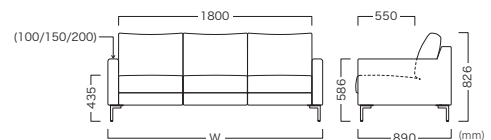

TRONCO SOFA 3.0P
トロンコソファ3.0P

	W	Item No.	Upholstery Rank					
			A	B	C	D	E	F
スリムアーム	W2000	200SAD	¥317,700	¥329,300	¥340,900	¥361,800	¥387,300	¥410,600
ミドルアーム	W2100	210MAD	¥321,400	¥333,100	¥344,900	¥366,200	¥392,100	¥415,700
ワイドアーム	W2200	220WAD	¥323,200	¥334,900	¥346,700	¥368,000	¥393,900	¥417,500