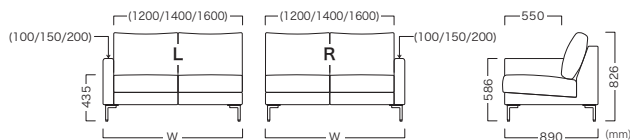

TRONCO SOFA 2.0P
SIDE ARM L/R
トロンコソファ2.0P 片アームL/R

	W	Item No.	Upholstery Rank					
			A	B	C	D	E	F
スリム片アーム	W1300	130SA(L/R)	¥194,100	¥202,200	¥210,300	¥225,000	¥242,900	¥259,200
	W1500	150SA(L/R)	¥209,600	¥218,300	¥227,100	¥242,900	¥262,300	¥279,900
	W1700	170SA(L/R)	¥227,900	¥237,200	¥246,700	¥263,700	¥284,500	¥303,500
ミドル片アーム	W1350	135MA(L/R)	¥195,300	¥203,400	¥211,600	¥226,400	¥244,600	¥261,000
	W1550	155MA(L/R)	¥210,700	¥219,500	¥228,400	¥244,400	¥264,000	¥281,800
	W1750	175MA(L/R)	¥229,000	¥238,500	¥248,000	¥265,200	¥286,200	¥305,300
ワイド片アーム	W1400	140WA(L/R)	¥197,100	¥205,200	¥213,300	¥228,200	¥246,400	¥262,800
	W1600	160WA(L/R)	¥212,500	¥221,300	¥230,200	¥246,200	¥265,800	¥283,600
	W1800	180WA(L/R)	¥230,800	¥240,200	¥249,800	¥267,000	¥288,000	¥307,100