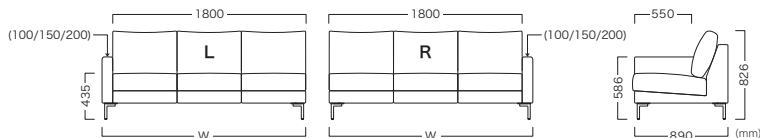

TRONCO SOFA 3.0P
SIDE ARM L/R
トロンコソファ3.0P 片アームL/R

	W	Item No.	Upholstery Rank					
			A	B	C	D	E	F
スリム片アーム	W1900	190SA(L/R)	¥303,600	¥314,100	¥324,600	¥343,700	¥366,900	¥388,100
ミドル片アーム	W1950	195MA(L/R)	¥307,600	¥318,200	¥328,800	¥348,000	¥371,500	¥392,800
ワイド片アーム	W2000	200WA(L/R)	¥311,500	¥322,100	¥332,700	¥351,900	¥375,400	¥396,700