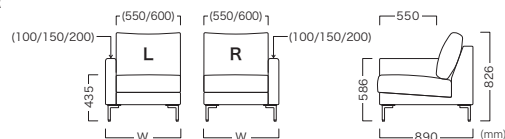

W	Item No.	Upholstery Rank					
			A	B	C	D	E	F
スリム片アーム	W650	065SA(L/R)	¥142,500	¥147,600	¥152,700	¥161,900	¥173,100	¥183,300
	W700	070SA(L/R)	¥147,500	¥152,700	¥158,000	¥167,500	¥179,200	¥189,800
ミドル片アーム	W700	070MA(L/R)	¥144,000	¥149,200	¥154,500	¥164,000	¥175,700	¥186,300
	W750	075MA(L/R)	¥149,000	¥154,400	¥159,900	¥169,800	¥181,900	¥192,800
ワイド片アーム	W750	075WA(L/R)	¥145,800	¥151,000	¥156,300	¥165,800	¥177,500	¥188,000
	W800	080WA(L/R)	¥151,500	¥156,900	¥162,400	¥172,300	¥184,300	¥195,300